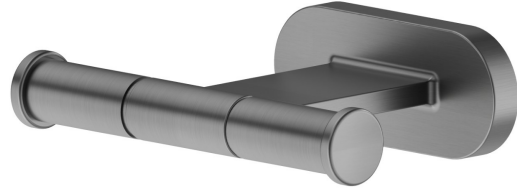

# ROUND ACCESSORIES

67222.59.064

Robe hook - finish PVD Brushed Gun Metal

PVD Brushed Gun Metal

## FEATURES

---

Installation

**Wall mounted**