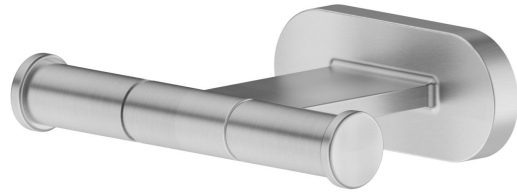

ROUND ACCESSORIES

67222.59.066

Robe hook - finish PVD Brushed steel

PVD Brushed steel

FEATURES

Installation

Wall mounted

TECHNICAL DRAWING

AR Preview
try it in your home

More Details
on our [website](#)

ROUND ACCESSORIES

67222.59.066

Robe hook - finish PVD Brushed steel

AVAILABLE FINISHES

59.066

PVD Brushed steel

01.014

finish Matt White

01.093

finish Matt Black

21.018

finish Chrome

47.083

finish Groove Bronze