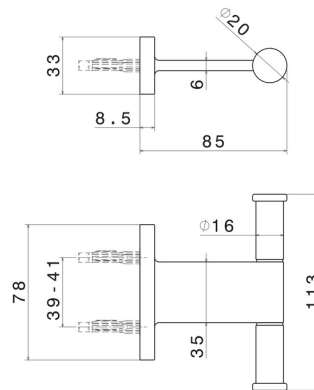

ROUND ACCESSORIES

67222.59.066

Robe hook - finish PVD Brushed steel

PVD Brushed steel

FEATURES

Installation

Wall mounted

TECHNICAL DRAWING