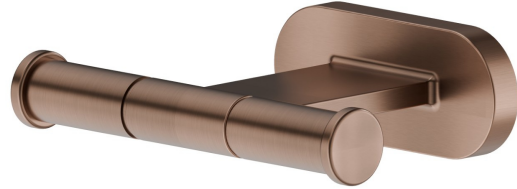

ROUND ACCESSORIES

67222.59.067

Robe hook - finish PVD Brushed Copper Bronze

PVD Brushed Copper Bronze

FEATURES

Installation

Wall mounted

TECHNICAL DRAWING

ROUND ACCESSORIES

67222.59.067

Robe hook - finish PVD Brushed Copper Bronze

AVAILABLE FINISHES

59.067

PVD Brushed Copper Bronze

01.014

finish Matt White

01.093

finish Matt Black

21.018

finish Chrome

47.083

finish Groove Bronze

58.061

finish PVD Copper Bronze

59.098

finish PVD Brushed Pale Gold

61.020

finish PVD Glossy Gold

 **M0.070**
finish Titanium Satin

 **M0.071**
finish Gold Satin

 **M0.072**
finish Copper Satin

 **M0.075**
finish Copper Glossy