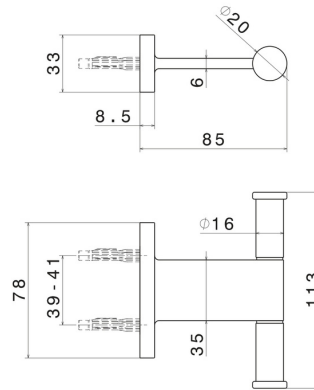

ROUND ACCESSORIES

67222.59.067

Robe hook - finish PVD Brushed Copper Bronze

PVD Brushed Copper Bronze

FEATURES

Installation

Wall mounted

TECHNICAL DRAWING