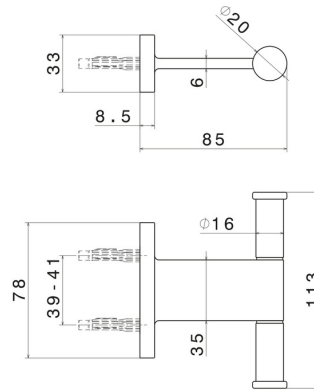

ROUND ACCESSORIES

67222.59.097

Robe hook - finish PVD Brushed Gold

PVD Brushed Gold

FEATURES

Installation

Wall mounted

TECHNICAL DRAWING