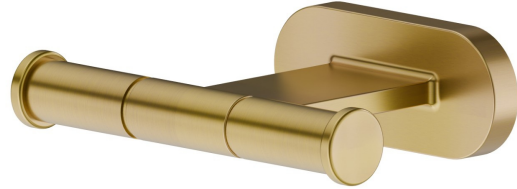

ROUND ACCESSORIES

67222.59.097

Robe hook - finish PVD Brushed Gold

PVD Brushed Gold

FEATURES

Installation

Wall mounted

TECHNICAL DRAWING

ROUND ACCESSORIES

67222.59.097

Robe hook - finish PVD Brushed Gold

AVAILABLE FINISHES

59.097

PVD Brushed Gold

01.014

finish Matt White

01.093

finish Matt Black

21.018

finish Chrome

47.083

finish Groove Bronze

58.061

finish PVD Copper Bronze