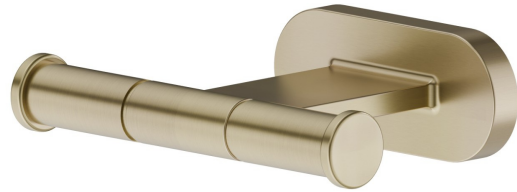

ROUND ACCESSORIES

67222.59.098

Robe hook - finish PVD Brushed Pale Gold

FEATURES

Installation

Wall mounted

TECHNICAL DRAWING

AR Preview
try it in your home

More Details
on our [website](#)

ROUND ACCESSORIES

67222.59.098

Robe hook - finish PVD Brushed Pale Gold

AVAILABLE FINISHES

59.098

PVD Brushed Pale Gold

01.014

finish Matt White

01.093

finish Matt Black

21.018

finish Chrome

47.083

finish Groove Bronze

58.061