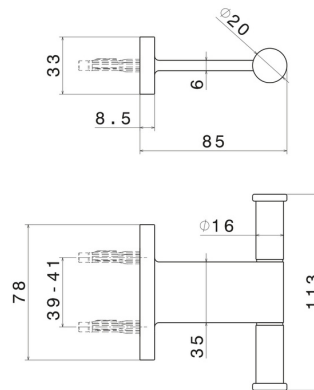

ROUND ACCESSORIES

67222.59.098

Robe hook - finish PVD Brushed Pale Gold

FEATURES

Installation

Wall mounted

TECHNICAL DRAWING

AR Preview
try it in your home