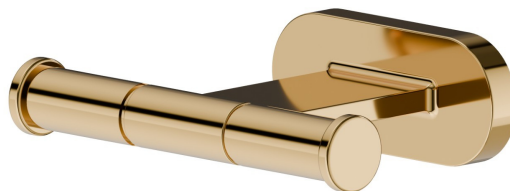

# ROUND ACCESSORIES

## 67222.61.020

Robe hook - finish PVD Glossy Gold

PVD Glossy Gold

## ROUND ACCESSORIES

**67222.61.020**

Robe hook - finish PVD Glossy Gold