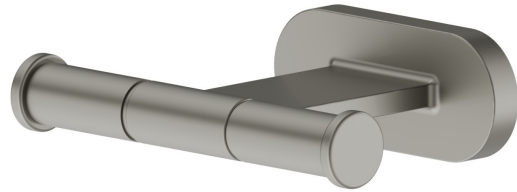

ROUND ACCESSORIES

67222.M0.070

Robe hook - finish Titanium Satin

Titanium Satin

FEATURES

Installation

Wall mounted

TECHNICAL DRAWING

AR Preview
try it in your home

More Details
on our [website](#)

ROUND ACCESSORIES

67222.M0.070

Robe hook - finish Titanium Satin

AVAILABLE FINISHES

M0.070

Titanium Satin

01.014

finish Matt White

01.093

finish Matt Black

21.018

finish Chrome

47.083

finish Groove Bronze