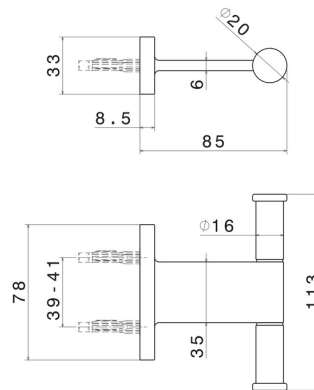

ROUND ACCESSORIES

67222.M0.070

Robe hook - finish Titanium Satin

Titanium Satin

FEATURES

Installation

Wall mounted

TECHNICAL DRAWING