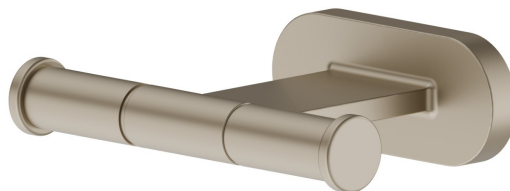

ROUND ACCESSORIES

67222.M0.071

Robe hook - finish Gold Satin

FEATURES

Installation

Wall mounted

TECHNICAL DRAWING

ROUND ACCESSORIES

67222.M0.071

Robe hook - finish Gold Satin

AVAILABLE FINISHES

M0.071

Gold Satin

01.014

finish Matt White

01.093

finish Matt Black

21.018

finish Chrome

47.083

finish Groove Bronze

58.061

finish PVD Copper Bronze

58.063