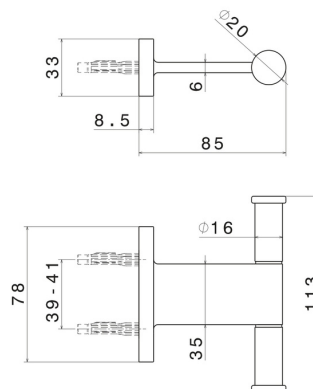

ROUND ACCESSORIES

67222.M0.071

Robe hook - finish Gold Satin

FEATURES

Installation

Wall mounted

TECHNICAL DRAWING

ROUND ACCESSORIES