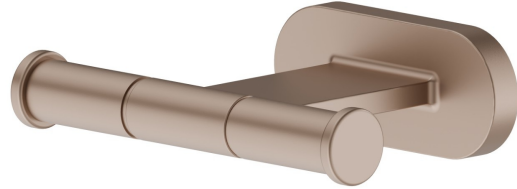

ROUND ACCESSORIES

67222.M0.072

Robe hook - finish Copper Satin

Copper Satin

FEATURES

Installation

Wall mounted

TECHNICAL DRAWING

ROUND ACCESSORIES

67222.M0.072

Robe hook - finish Copper Satin

AVAILABLE FINISHES

M0.072

Copper Satin

01.014

finish Matt White

01.093

finish Matt Black

21.018

finish Chrome

47.083

finish Groove Bronze

58.061

finish PVD Copper Bronze