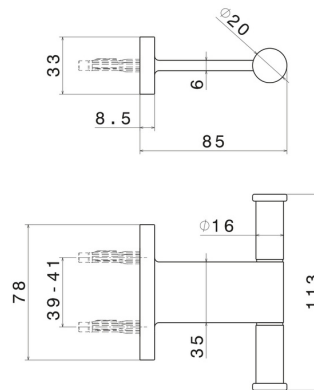

ROUND ACCESSORIES

67222.M0.072

Robe hook - finish Copper Satin

Copper Satin

FEATURES

Installation

Wall mounted

TECHNICAL DRAWING