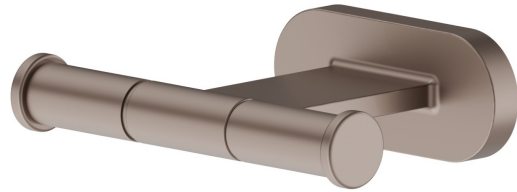

ROUND ACCESSORIES

67222.M0.075

Robe hook - finish Copper Glossy

FEATURES

Installation

Wall mounted

TECHNICAL DRAWING

ROUND ACCESSORIES

67222.M0.075

Robe hook - finish Copper Glossy

AVAILABLE FINISHES

M0.075

Copper Glossy

01.014

finish Matt White

01.093

finish Matt Black

21.018

finish Chrome

47.083

finish Groove Bronze

58.061

finish PVD Copper Bronze

58.063