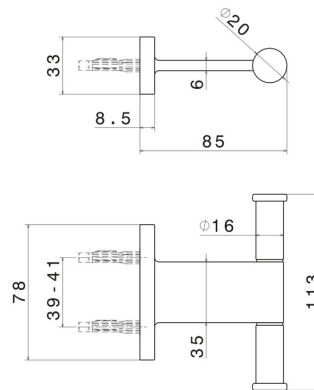

ROUND ACCESSORIES

67222.M0.075

Robe hook - finish Copper Glossy

FEATURES

Installation

Wall mounted

TECHNICAL DRAWING

ROUND ACCESSORIES