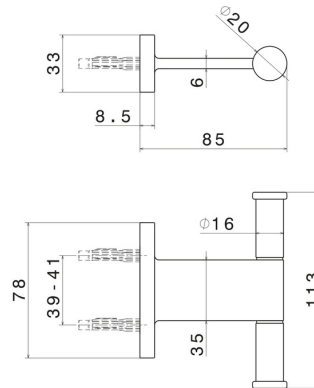

ROUND ACCESSORIES

67222.M0.077

Robe hook - finish Carbon Satin

Carbon Satin

FEATURES

Installation

Wall mounted

TECHNICAL DRAWING