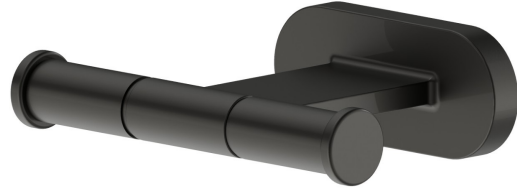

ROUND ACCESSORIES

67222.M0.077

Robe hook - finish Carbon Satin

Carbon Satin

FEATURES

Installation

Wall mounted

TECHNICAL DRAWING

ROUND ACCESSORIES

67222.M0.077

Robe hook - finish Carbon Satin

AVAILABLE FINISHES

M0.077

Carbon Satin

01.014

finish Matt White