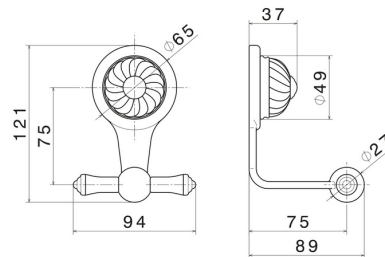

DELUXE ACCESSORIES

68222.21.018

Robe hook - finish Chrome

Chrome

FEATURES

Installation

Wall mounted

TECHNICAL DRAWING