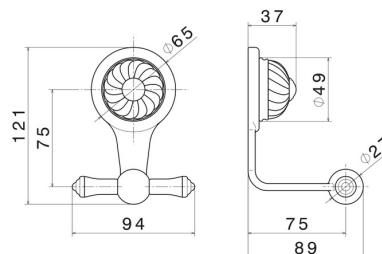

DELUXE ACCESSORIES

68222.66.019

Robe hook - finish Gold

FEATURES

Installation

Wall mounted

TECHNICAL DRAWING

DELUXE ACCESSORIES