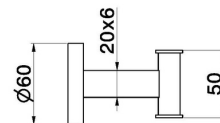

X-STEEL ACCESSORIES

73221X.50.050

Robe hook - finish Stainless Steel

Stainless Steel

FEATURES

Installation

Wall mounted

TECHNICAL DRAWING