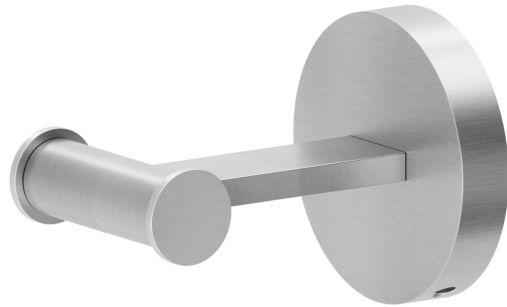

X-STEEL ACCESSORIES

73221X.50.050

Robe hook - finish Stainless Steel

Stainless Steel

FEATURES

Installation

Wall mounted

TECHNICAL DRAWING

X-STEEL ACCESSORIES

73221X.50.050

Robe hook - finish Stainless Steel

AVAILABLE FINISHES

50.050

Stainless Steel

59.064

finish PVD Brushed Gun Metal

59.067

finish PVD Brushed Copper Bronze

59.097

finish PVD Brushed Gold

59.098

finish PVD Brushed Pale Gold