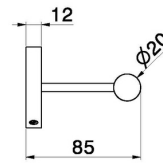

X-STEEL ACCESSORIES

73221X.50.050

Robe hook - finish Stainless Steel

Stainless Steel

FEATURES

Installation

Wall mounted

TECHNICAL DRAWING