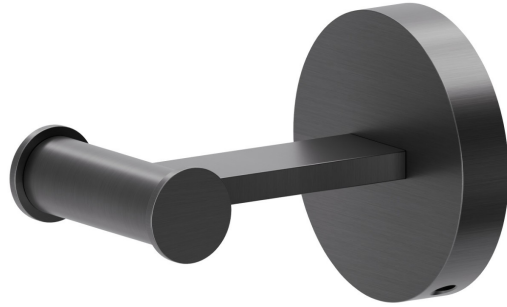

X-STEEL ACCESSORIES

73221X.59.064

Robe hook - finish PVD Brushed Gun Metal

PVD Brushed Gun Metal

FEATURES

Installation

Wall mounted

TECHNICAL DRAWING

X-STEEL ACCESSORIES

73221X.59.064

Robe hook - finish PVD Brushed Gun Metal

AVAILABLE FINISHES

59.064

PVD Brushed Gun Metal

50.050

finish Stainless Steel

59.067

finish PVD Brushed Copper Bronze

59.097

finish PVD Brushed Gold

59.098

finish PVD Brushed Pale Gold