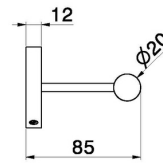

X-STEEL ACCESSORIES

73221X.59.064

Robe hook - finish PVD Brushed Gun Metal

PVD Brushed Gun Metal

FEATURES

Installation

Wall mounted

TECHNICAL DRAWING