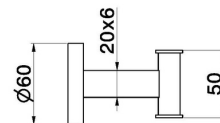

X-STEEL ACCESSORIES

73221X.59.064

Robe hook - finish PVD Brushed Gun Metal

PVD Brushed Gun Metal

FEATURES

Installation

Wall mounted

TECHNICAL DRAWING