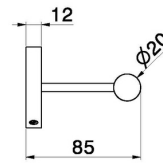

## TECHNICAL DRAWING

---

**X-STEEL ACCESSORIES**

**73221X.59.067**

Robe hook - finish PVD Brushed Copper Bronze

**AVAILABLE FINISHES**

---

**59.067**