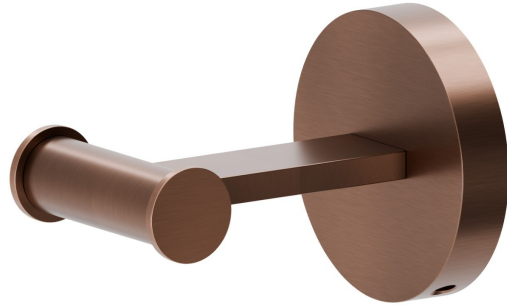

# X-STEEL ACCESSORIES

73221X.59.067

Robe hook - finish PVD Brushed Copper Bronze

PVD Brushed Copper Bronze

## FEATURES

---

Installation

**Wall mounted**

## TECHNICAL DRAWING

---

**X-STEEL ACCESSORIES**

**73221X.59.067**

Robe hook - finish PVD Brushed Copper Bronze

**AVAILABLE FINISHES**

---

**59.067**

finish PVD Brushed Pale Gold