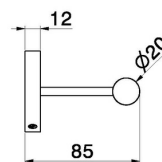

X-STEEL ACCESSORIES

73221X.59.097

Robe hook - finish PVD Brushed Gold

PVD Brushed Gold

FEATURES

Installation

Wall mounted

TECHNICAL DRAWING