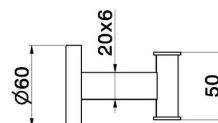

X-STEEL ACCESSORIES

73221X.59.097

Robe hook - finish PVD Brushed Gold

PVD Brushed Gold

FEATURES

Installation

Wall mounted

TECHNICAL DRAWING