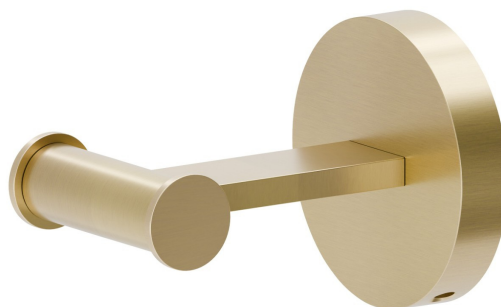

X-STEEL ACCESSORIES

73221X.59.097

Robe hook - finish PVD Brushed Gold

PVD Brushed Gold

FEATURES

Installation

Wall mounted

TECHNICAL DRAWING

X-STEEL ACCESSORIES

73221X.59.097

Robe hook - finish PVD Brushed Gold

AVAILABLE FINISHES

59.097

PVD Brushed Gold

50.050

finish Stainless Steel

59.064

finish PVD Brushed Gun Metal

59.067

finish PVD Brushed Copper Bronze

59.098

finish PVD Brushed Pale Gold