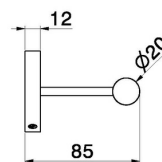

X-STEEL ACCESSORIES

73221X.59.098

Robe hook - finish PVD Brushed Pale Gold

PVD Brushed Pale Gold

FEATURES

Installation

Wall mounted

TECHNICAL DRAWING