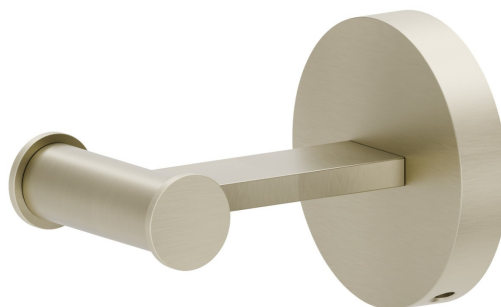

X-STEEL ACCESSORIES

73221X.59.098

Robe hook - finish PVD Brushed Pale Gold

PVD Brushed Pale Gold

FEATURES

Installation

Wall mounted

TECHNICAL DRAWING

X-STEEL ACCESSORIES

73221X.59.098

Robe hook - finish PVD Brushed Pale Gold

AVAILABLE FINISHES

59.098

PVD Brushed Pale Gold

50.050

finish Stainless Steel

59.064

finish PVD Brushed Gun Metal

59.067

finish PVD Brushed Copper Bronze

59.097

finish PVD Brushed Gold