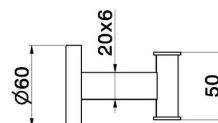

X-STEEL ACCESSORIES

73221X.59.098

Robe hook - finish PVD Brushed Pale Gold

PVD Brushed Pale Gold

FEATURES

Installation

Wall mounted

TECHNICAL DRAWING