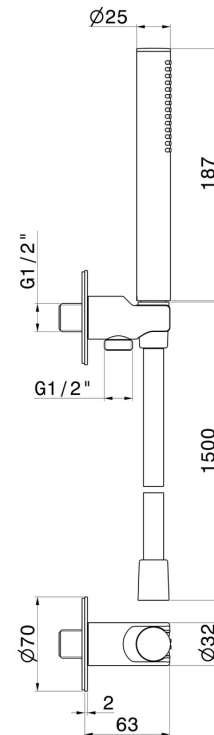

862.01.014

Round complete shower set, with brass hand shower, flexible and wall union with shower holder - finish Matt White

FEATURES

Material	Brass
Technology	Save Water
Installation	Wall mounted
Water mixing	Mechanical

TECHNICAL DRAWING

862.01.014

Round complete shower set, with brass hand shower, flexible and wall union with shower holder
- finish Matt White

AVAILABLE FINISHES

01.014

Matt White

01.093

finish Matt Black

21.018

finish Chrome

47.083

finish Groove Bronze

58.061

finish PVD Copper Bronze

58.063

finish PVD Gun Metal