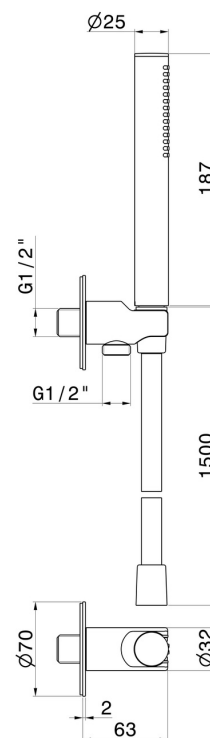

862.01.093

Round complete shower set, with brass hand shower, flexible and wall union with shower holder - finish Matt Black

FEATURES

Material	Brass
Technology	Save Water
Installation	Wall mounted
Water mixing	Mechanical

TECHNICAL DRAWING

862.01.093

Round complete shower set, with brass hand shower, flexible and wall union with shower holder
- finish Matt Black

AVAILABLE FINISHES

01.093

Matt Black

01.014

finish Matt White

21.018

finish Chrome

47.083

finish Groove Bronze

58.061

finish PVD Copper Bronze

58.063

finish PVD Gun Metal