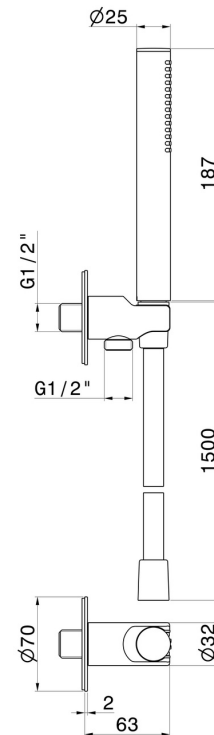

862.21.018

Round complete shower set, with brass hand shower, flexible and wall union with shower holder - finish Chrome

FEATURES

- | | |
|--------------|---------------------|
| Material | Brass |
| Technology | Save Water |
| Installation | Wall mounted |
| Water mixing | Mechanical |

TECHNICAL DRAWING

862.21.018

Round complete shower set, with brass hand shower, flexible and wall union with shower holder
- finish Chrome

AVAILABLE FINISHES

21.018

Chrome

01.014

finish Matt White

01.093

finish Matt Black

47.083

finish Groove Bronze

58.061

finish PVD Copper Bronze

58.063

finish PVD Gun Metal