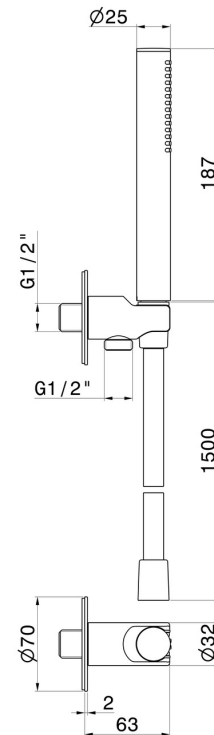

## 862.47.083

Round complete shower set, with brass hand shower, flexible and wall union with shower holder - finish Groove Bronze

Groove Bronze

### TECHNICAL DRAWING

**862.47.083**

Round complete shower set, with brass hand shower, flexible and wall union with shower holder  
- finish Groove Bronze

**21.018**

finish Chrome

**58.061**

finish PVD Copper Bronze

**58.063**

finish PVD Gun Metal

**59.064**

finish PVD Brushed Gun Metal