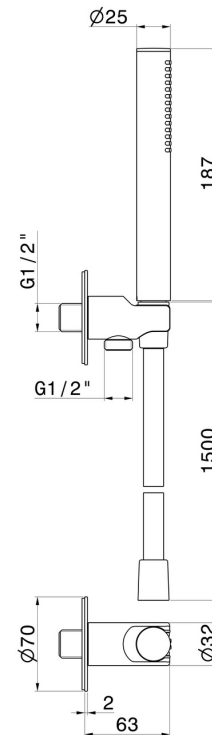

862.58.061

Round complete shower set, with brass hand shower, flexible and wall union with shower holder - finish PVD Copper Bronze

FEATURES

Material	Brass
Technology	Save Water
Installation	Wall mounted
Water mixing	Mechanical

TECHNICAL DRAWING

AR Preview
try it in your home

More Details
on our [website](#)

862.58.061

Round complete shower set, with brass hand shower, flexible and wall union with shower holder
- finish PVD Copper Bronze