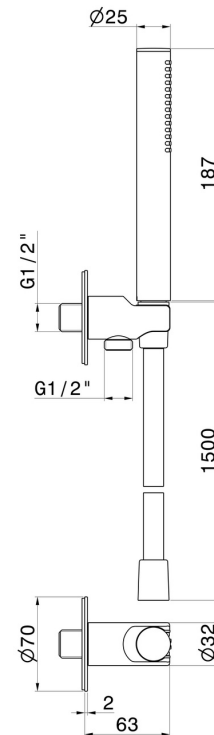

862.58.063

Round complete shower set, with brass hand shower, flexible and wall union with shower holder - finish PVD Gun Metal

FEATURES

Material	Brass
Technology	Save Water
Installation	Wall mounted
Water mixing	Mechanical

TECHNICAL DRAWING

862.58.063

Round complete shower set, with brass hand shower, flexible and wall union with shower holder
- finish PVD Gun Metal

AVAILABLE FINISHES

58.063

PVD Gun Metal

01.014

finish Matt White