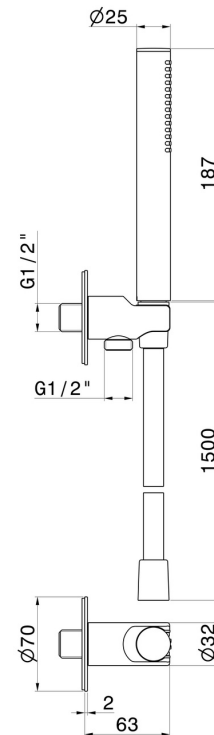

## 862.59.064

Round complete shower set, with brass hand shower, flexible and wall union with shower holder - finish PVD Brushed Gun Metal

PVD Brushed Gun Metal

### TECHNICAL DRAWING

**862.59.064**

Round complete shower set, with brass hand shower, flexible and wall union with shower holder  
- finish PVD Brushed Gun Metal

**21.018**

finish Chrome

**47.083**

finish Groove Bronze

**58.061**

finish PVD Copper Bronze

**58.063**

finish PVD Gun Metal