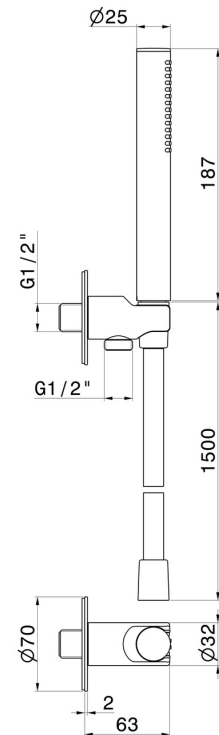

862.59.066

Round complete shower set, with brass hand shower, flexible and wall union with shower holder - finish PVD Brushed steel

PVD Brushed steel

FEATURES

- | | |
|--------------|---------------------|
| Material | Brass |
| Technology | Save Water |
| Installation | Wall mounted |
| Water mixing | Mechanical |

TECHNICAL DRAWING

862.59.066

Round complete shower set, with brass hand shower, flexible and wall union with shower holder
- finish PVD Brushed steel

AVAILABLE FINISHES

59.066

PVD Brushed steel

01.014

finish Matt White