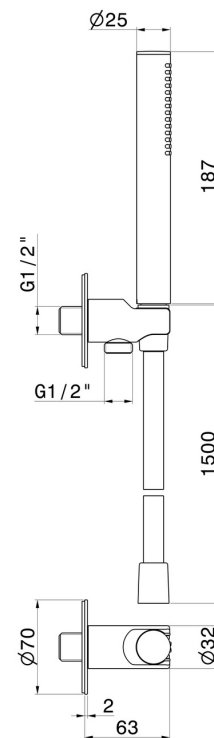

**862.59.067**

Round complete shower set, with brass hand shower, flexible and wall union with shower holder - finish PVD Brushed Copper Bronze

**FEATURES**

Material	<b>Brass</b>
Technology	<b>Save Water</b>
Installation	<b>Wall mounted</b>
Water mixing	<b>Mechanical</b>

**TECHNICAL DRAWING**

**862.59.067**

Round complete shower set, with brass hand shower, flexible and wall union with shower holder  
- finish PVD Brushed Copper Bronze

**21.018**

finish Chrome

**47.083**

finish Groove Bronze

**58.061**

finish PVD Copper Bronze

**58.063**

finish PVD Gun Metal