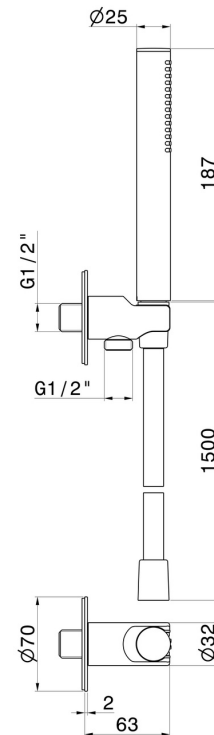

**862.59.097**

Round complete shower set, with brass hand shower, flexible and wall union with shower holder - finish PVD Brushed Gold

PVD Brushed Gold

**FEATURES**

- |              |                     |
|--------------|---------------------|
| Material     | <b>Brass</b>        |
| Technology   | <b>Save Water</b>   |
| Installation | <b>Wall mounted</b> |
| Water mixing | <b>Mechanical</b>   |

**TECHNICAL DRAWING**

**862.59.097**

Round complete shower set, with brass hand shower, flexible and wall union with shower holder  
- finish PVD Brushed Gold

**21.018**

finish Chrome

**47.083**

finish Groove Bronze

**58.061**

finish PVD Copper Bronze

**58.063**

finish PVD Gun Metal