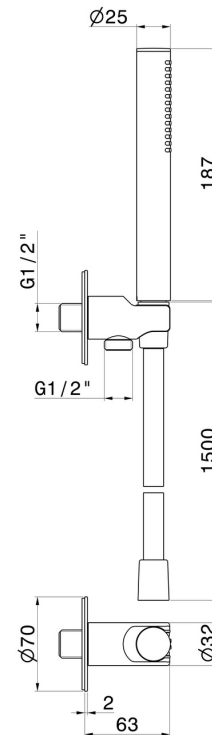

862.59.098

Round complete shower set, with brass hand shower, flexible and wall union with shower holder - finish PVD Brushed Pale Gold

PVD Brushed Pale Gold

FEATURES

Material	Brass
Technology	Save Water
Installation	Wall mounted
Water mixing	Mechanical

TECHNICAL DRAWING

862.59.098

Round complete shower set, with brass hand shower, flexible and wall union with shower holder
- finish PVD Brushed Pale Gold

AVAILABLE FINISHES

59.098

PVD Brushed Pale Gold

01.014