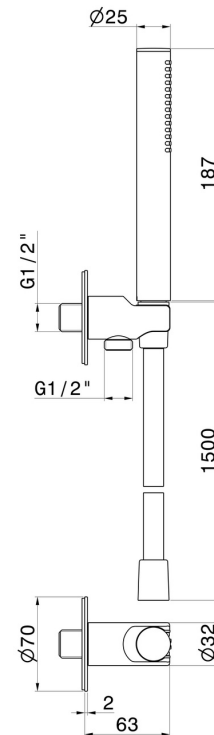

## 862.61.020

Round complete shower set, with brass hand shower, flexible and wall union with shower holder - finish PVD Glossy Gold

PVD Glossy Gold

### TECHNICAL DRAWING

**862.61.020**

Round complete shower set, with brass hand shower, flexible and wall union with shower holder  
- finish PVD Glossy Gold

**AVAILABLE FINISHES**

---

**61.020**

PVD Glossy Gold