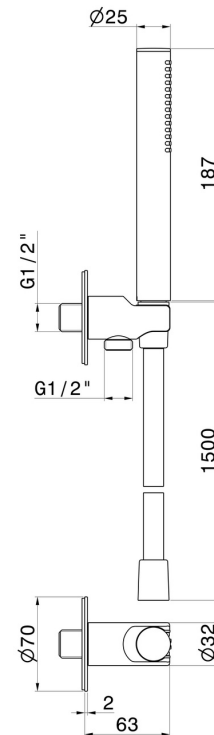

862.M0.070

Round complete shower set, with brass hand shower, flexible and wall union with shower holder - finish Titanium Satin

Titanium Satin

FEATURES

Material	Brass
Technology	Save Water
Installation	Wall mounted
Water mixing	Mechanical

TECHNICAL DRAWING

862.M0.070

Round complete shower set, with brass hand shower, flexible and wall union with shower holder
- finish Titanium Satin

AVAILABLE FINISHES

M0.070

Titanium Satin

01.014

finish Matt White