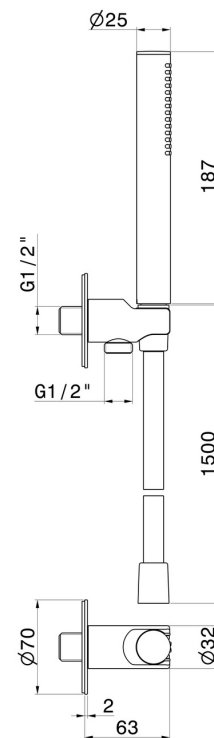

862.M0.071

Round complete shower set, with brass hand shower, flexible and wall union with shower holder - finish Gold Satin

FEATURES

Material	Brass
Technology	Save Water
Installation	Wall mounted
Water mixing	Mechanical

TECHNICAL DRAWING

862.M0.071

Round complete shower set, with brass hand shower, flexible and wall union with shower holder
- finish Gold Satin

AVAILABLE FINISHES

M0.071

Gold Satin

01.014

finish Matt White