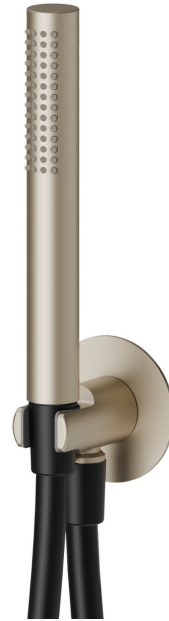

862.M0.071

Round complete shower set, with brass hand shower, flexible and wall union with shower holder - finish Gold Satin

FEATURES

Material	Brass
Technology	Save Water
Installation	Wall mounted
Water mixing	Mechanical

TECHNICAL DRAWING

862.M0.071

Round complete shower set, with brass hand shower, flexible and wall union with shower holder
- finish Gold Satin

AVAILABLE FINISHES

M0.071

Gold Satin

01.014

finish Matt White

01.093

finish Matt Black

21.018

finish Chrome

47.083

finish Groove Bronze

58.061

finish PVD Copper Bronze

58.063

finish PVD Gun Metal

59.064

finish PVD Brushed Gun Metal

59.066

finish PVD Brushed steel

59.067

finish PVD Brushed Copper Bronze