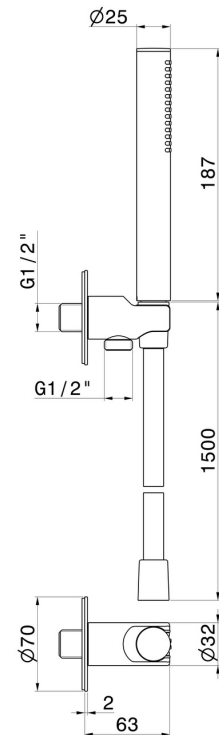

862.M0.072

Round complete shower set, with brass hand shower, flexible and wall union with shower holder - finish Copper Satin

FEATURES

- | | |
|--------------|---------------------|
| Material | Brass |
| Technology | Save Water |
| Installation | Wall mounted |
| Water mixing | Mechanical |

TECHNICAL DRAWING

862.M0.072

Round complete shower set, with brass hand shower, flexible and wall union with shower holder
- finish Copper Satin

AVAILABLE FINISHES

M0.072

Copper Satin

01.014

finish Matt White