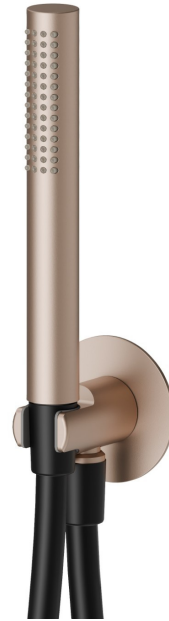

862.M0.072

Round complete shower set, with brass hand shower, flexible and wall union with shower holder - finish Copper Satin

FEATURES

- | | |
|--------------|---------------------|
| Material | Brass |
| Technology | Save Water |
| Installation | Wall mounted |
| Water mixing | Mechanical |

TECHNICAL DRAWING

862.M0.072

Round complete shower set, with brass hand shower, flexible and wall union with shower holder
- finish Copper Satin

AVAILABLE FINISHES

M0.072

Copper Satin

01.014

finish Matt White

01.093

finish Matt Black

21.018

finish Chrome

47.083

finish Groove Bronze

58.061

finish PVD Copper Bronze

58.063

finish PVD Gun Metal

59.064

finish PVD Brushed Gun Metal

59.066

finish PVD Brushed steel

59.067

finish PVD Brushed Copper Bronze