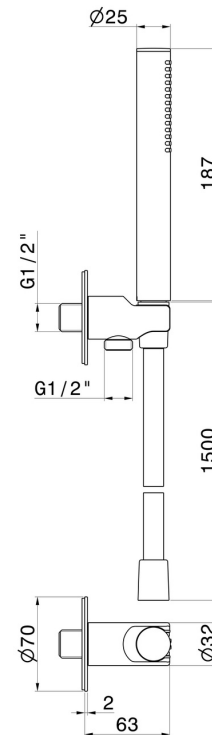

862.M0.075

Round complete shower set, with brass hand shower, flexible and wall union with shower holder - finish Copper Glossy

FEATURES

Material	Brass
Technology	Save Water
Installation	Wall mounted
Water mixing	Mechanical

TECHNICAL DRAWING

862.M0.075

Round complete shower set, with brass hand shower, flexible and wall union with shower holder
- finish Copper Glossy

AVAILABLE FINISHES

M0.075

Copper Glossy

01.014

finish Matt White