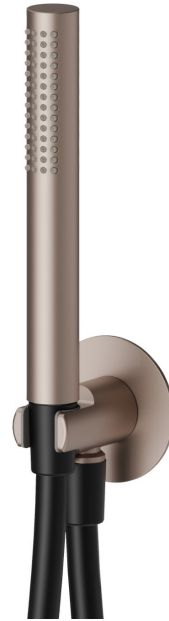

862.M0.075

Round complete shower set, with brass hand shower, flexible and wall union with shower holder - finish Copper Glossy

FEATURES

Material	Brass
Technology	Save Water
Installation	Wall mounted
Water mixing	Mechanical

TECHNICAL DRAWING

862.M0.075

Round complete shower set, with brass hand shower, flexible and wall union with shower holder
- finish Copper Glossy

AVAILABLE FINISHES

M0.075

Copper Glossy

01.014

finish Matt White

01.093

finish Matt Black

21.018

finish Chrome

47.083

finish Groove Bronze

58.061

finish PVD Copper Bronze

58.063

finish PVD Gun Metal

59.064

finish PVD Brushed Gun Metal

59.066

finish PVD Brushed steel

59.067

finish PVD Brushed Copper Bronze