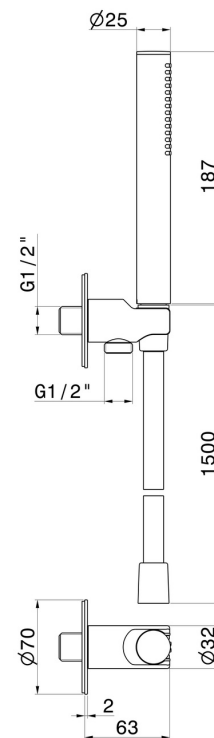

862.M0.077

Round complete shower set, with brass hand shower, flexible and wall union with shower holder - finish Carbon Satin

FEATURES

Material	Brass
Technology	Save Water
Installation	Wall mounted
Water mixing	Mechanical

TECHNICAL DRAWING

862.M0.077

Round complete shower set, with brass hand shower, flexible and wall union with shower holder
- finish Carbon Satin

AVAILABLE FINISHES

M0.077

Carbon Satin

01.014

finish Matt White