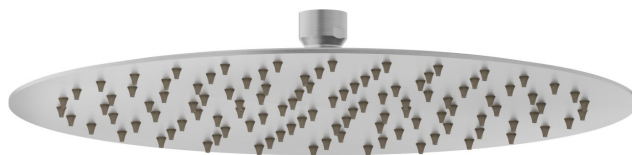

29393X.50.050

Round head shower with raining jet. H. 2 mm. \varnothing 300 mm -
finish Stainless Steel

FEATURES

Material	Stainless Steel
Installation	Ceiling-mounted
Spray modes / Jets	Raining jet

TECHNICAL DRAWING

29393X.50.050

Round head shower with raining jet. H. 2 mm. ø 300 mm - finish Stainless Steel

AVAILABLE FINISHES

50.050

Stainless Steel

59.064

finish PVD Brushed Gun Metal

59.067

finish PVD Brushed Copper Bronze

59.097

finish PVD Brushed Gold

59.098

finish PVD Brushed Pale Gold