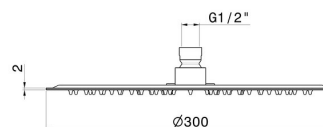

29393X.50.050

Round head shower with raining jet. H. 2 mm. \varnothing 300 mm -
finish Stainless Steel

FEATURES

Material	Stainless Steel
Installation	Ceiling-mounted
Spray modes / Jets	Raining jet

TECHNICAL DRAWING

29393X.50.050

Round head shower with raining jet. H. 2 mm. ø 300 mm - finish Stainless Steel

AVAILABLE FINISHES

50.050

Stainless Steel

59.064

finish PVD Brushed Gun Metal

59.067