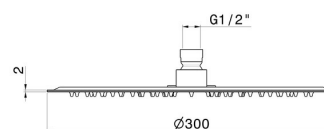

29393X.59.064

Round head shower with raining jet. H. 2 mm. \varnothing 300 mm -
finish PVD Brushed Gun Metal

PVD Brushed Gun Metal

FEATURES

| | |
|--------------------|------------------------|
| Material | Stainless Steel |
| Installation | Ceiling-mounted |
| Spray modes / Jets | Raining jet |

TECHNICAL DRAWING

29393X.59.064

Round head shower with raining jet. H. 2 mm. ø 300 mm - finish PVD Brushed Gun Metal

AVAILABLE FINISHES

59.064

PVD Brushed Gun Metal

50.050

finish Stainless Steel