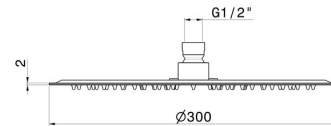

**29393X.59.067**

Round head shower with raining jet. H. 2 mm. ø 300 mm -  
finish PVD Brushed Copper Bronze

PVD Brushed Copper Bronze

**FEATURES**

---

|                    |                        |
|--------------------|------------------------|
| Material           | <b>Stainless Steel</b> |
| Installation       | <b>Ceiling-mounted</b> |
| Spray modes / Jets | <b>Raining jet</b>     |

**TECHNICAL DRAWING**

---

**29393X.59.067**

Round head shower with raining jet. H. 2 mm. ø 300 mm - finish PVD Brushed Copper Bronze