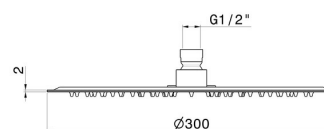

29393X.59.097

Round head shower with raining jet. H. 2 mm. \varnothing 300 mm -
finish PVD Brushed Gold

PVD Brushed Gold

FEATURES

Material	Stainless Steel
Installation	Ceiling-mounted
Spray modes / Jets	Raining jet

TECHNICAL DRAWING

29393X.59.097

Round head shower with raining jet. H. 2 mm. ø 300 mm - finish PVD Brushed Gold

AVAILABLE FINISHES

59.097

PVD Brushed Gold

50.050

finish Stainless Steel