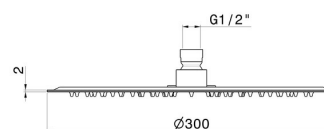

29393X.59.098

Round head shower with raining jet. H. 2 mm. \varnothing 300 mm -
finish PVD Brushed Pale Gold

PVD Brushed Pale Gold

FEATURES

Material	Stainless Steel
Installation	Ceiling-mounted
Spray modes / Jets	Raining jet

TECHNICAL DRAWING

29393X.59.098

Round head shower with raining jet. H. 2 mm. ø 300 mm - finish PVD Brushed Pale Gold

AVAILABLE FINISHES

59.098

PVD Brushed Pale Gold

50.050

finish Stainless Steel