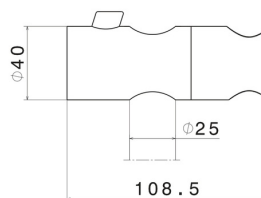

### TECHNICAL DRAWING

---

**29215.01.093**

Runner for sliding bar art. 69356 - finish Matt Black