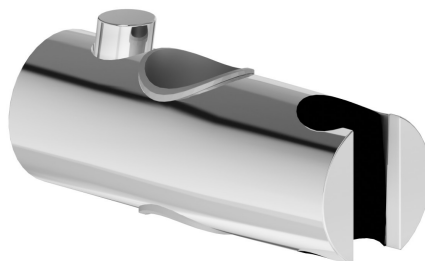

29215.21.018

Runner for sliding bar art. 69356 - finish Chrome

Chrome

FEATURES

Material

Brass

TECHNICAL DRAWING

AR Preview
try it in your home

More Details
on our [website](#)

29215.21.018

Runner for sliding bar art. 69356 - finish Chrome

AVAILABLE FINISHES

21.018

Chrome

01.093

finish Matt Black