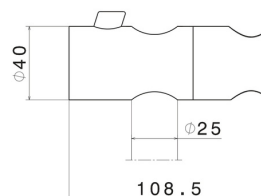

29215.21.018

Runner for sliding bar art. 69356 - finish Chrome

Chrome

FEATURES

Material

Brass

TECHNICAL DRAWING

AR Preview
try it in your home