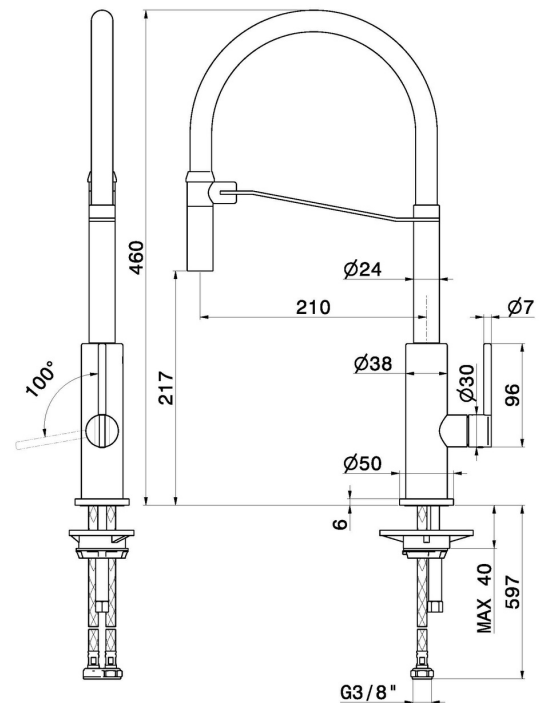

KONBU

72545.05.093

Semi-professional single-lever sink mixer with round swivel adjustable spout - finish Chrome - Matt Black

Chrome - Matt Black

FEATURES

Material	Brass
Technology	Energy Saving - Low Lead - Save Water
Installation	Freestanding
Kitchen mixer spout	Adjustable spout
Control type	Single lever
Kitchen mixer type	Semiprofessional

TECHNICAL DRAWING

KONBU

72545.05.093

Semi-professional single-lever sink mixer with round swivel adjustable spout - finish Chrome - Matt Black

AVAILABLE FINISHES

05.093

Chrome - Matt Black

33.093