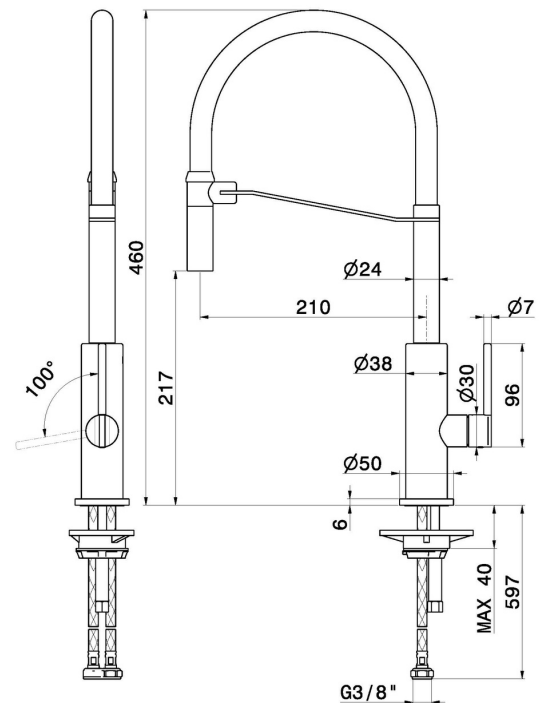

KONBU

72545.33.093

Semi-professional single-lever sink mixer with round swivel adjustable spout - finish Brushed Nickel + Matt black

Brushed Nickel + Matt black

FEATURES

Material	Brass
Technology	Energy Saving - Low Lead - Save Water
Installation	Freestanding
Kitchen mixer spout	Adjustable spout
Control type	Single lever
Kitchen mixer type	Semiprofessional

TECHNICAL DRAWING

KONBU

72545.33.093

Semi-professional single-lever sink mixer with round swivel adjustable spout - finish Brushed Nickel + Matt black

AVAILABLE FINISHES

33.093

Brushed Nickel + Matt black

05.093