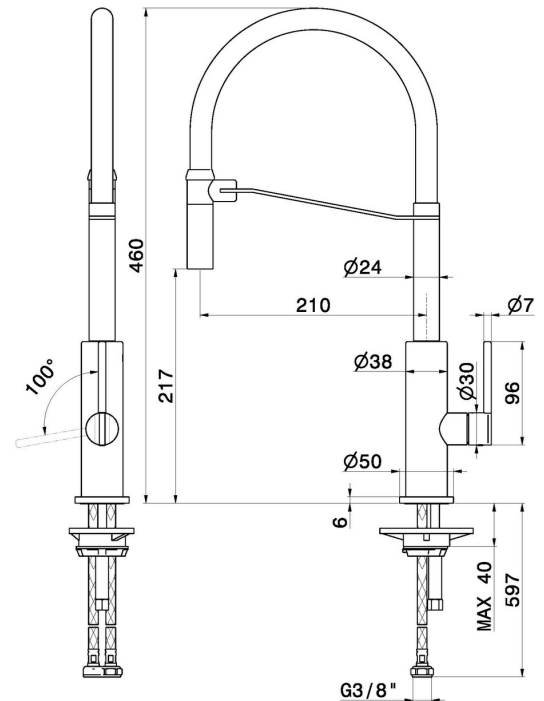

KONBU

72545.57.064

Semi-professional single-lever sink mixer with round swivel adjustable spout - finish PVD Brushed Gun Metal + Matt black

PVD Brushed Gun Metal + Matt black

FEATURES

Material	Brass
Technology	Energy Saving - Low Lead - Save Water
Installation	Freestanding
Kitchen mixer spout	Adjustable spout
Control type	Single lever
Kitchen mixer type	Semiprofessional

TECHNICAL DRAWING

KONBU

72545.57.064

Semi-professional single-lever sink mixer with round swivel adjustable spout - finish PVD Brushed Gun Metal + Matt black

AVAILABLE FINISHES

57.064

PVD Brushed Gun Metal + Matt black