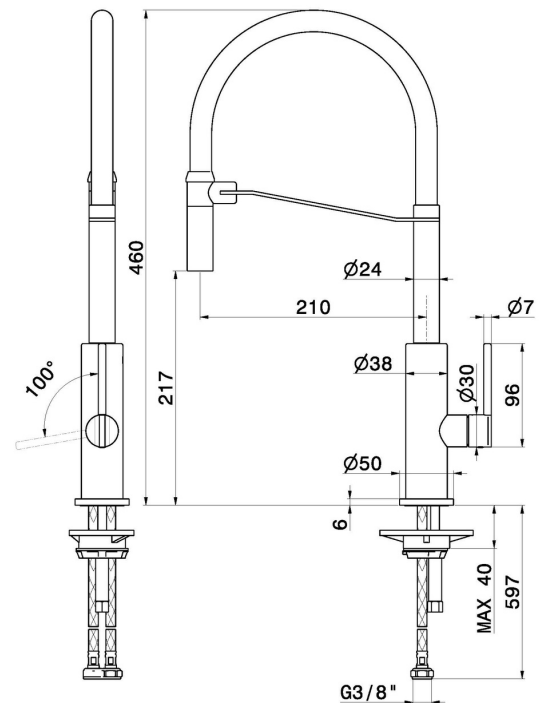

KONBU

72545.57.066

Semi-professional single-lever sink mixer with round swivel adjustable spout - finish PVD Brushed steel + Matt black

PVD Brushed steel + Matt black

FEATURES

Material	Brass
Technology	Energy Saving - Low Lead - Save Water
Installation	Freestanding
Kitchen mixer spout	Adjustable spout
Control type	Single lever
Kitchen mixer type	Semiprofessional

TECHNICAL DRAWING

KONBU

72545.57.066

Semi-professional single-lever sink mixer with round swivel adjustable spout - finish PVD Brushed steel + Matt black

AVAILABLE FINISHES

57.066

PVD Brushed steel + Matt black