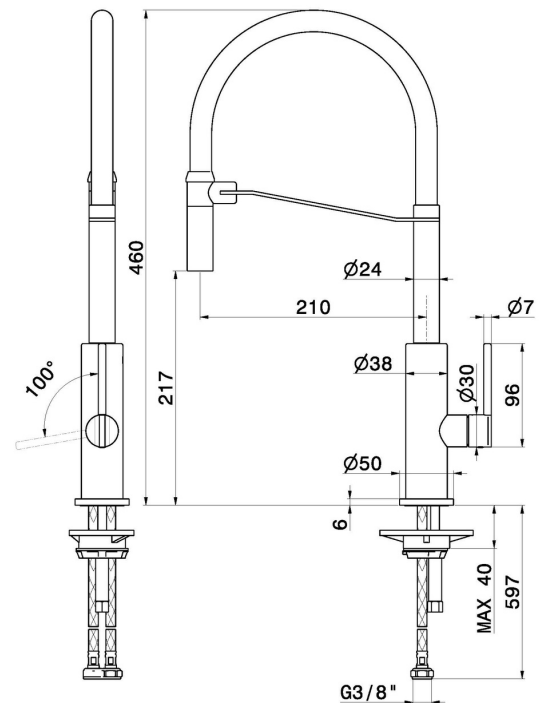

KONBU

72545.57.067

Semi-professional single-lever sink mixer with round swivel adjustable spout - finish PVD Brushed Copper Bronze + Matt black

PVD Brushed Copper Bronze + Matt black

FEATURES

Material	Brass
Technology	Energy Saving - Low Lead - Save Water
Installation	Freestanding
Kitchen mixer spout	Adjustable spout
Control type	Single lever
Kitchen mixer type	Semiprofessional

TECHNICAL DRAWING

KONBU

72545.57.067

Semi-professional single-lever sink mixer with round swivel adjustable spout - finish PVD Brushed Copper Bronze + Matt black

AVAILABLE FINISHES

57.067

PVD Brushed Copper Bronze + Matt black