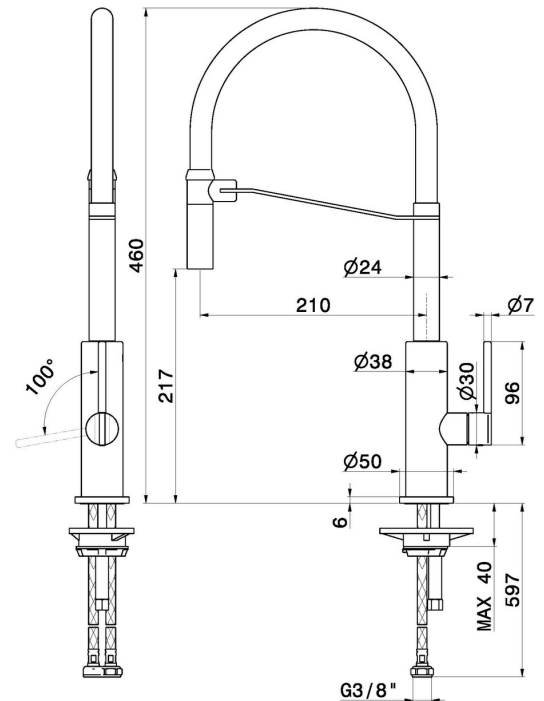

# KONBU

**72545.57.098**

Semi-professional single-lever sink mixer with round swivel adjustable spout - finish PVD Brushed Pale Gold + Matt black

PVD Brushed Pale Gold + Matt black

## FEATURES

Material	<b>Brass</b>
Technology	<b>Energy Saving - Low Lead - Save Water</b>
Installation	<b>Freestanding</b>
Kitchen mixer spout	<b>Adjustable spout</b>
Control type	<b>Single lever</b>
Kitchen mixer type	<b>Semiprofessional</b>

## TECHNICAL DRAWING

**KONBU**

**72545.57.098**

Semi-professional single-lever sink mixer with round swivel adjustable spout - finish PVD Brushed Pale Gold + Matt black

**AVAILABLE FINISHES**

---

**57.098**