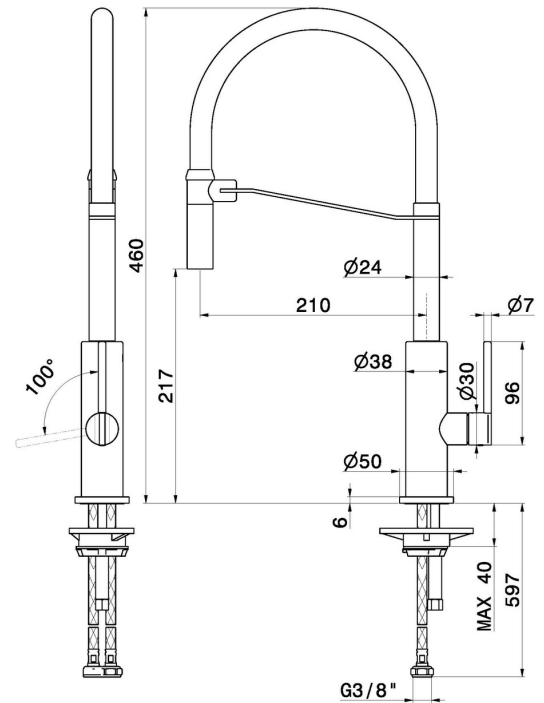

TECHNICAL DRAWING