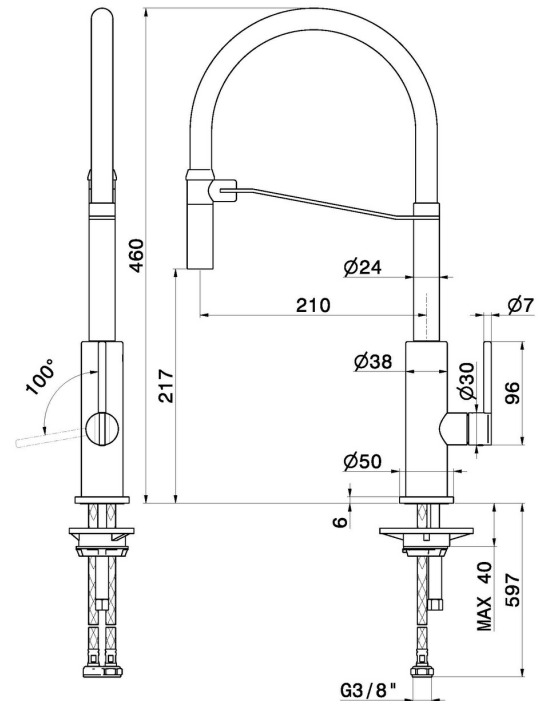

TECHNICAL DRAWING